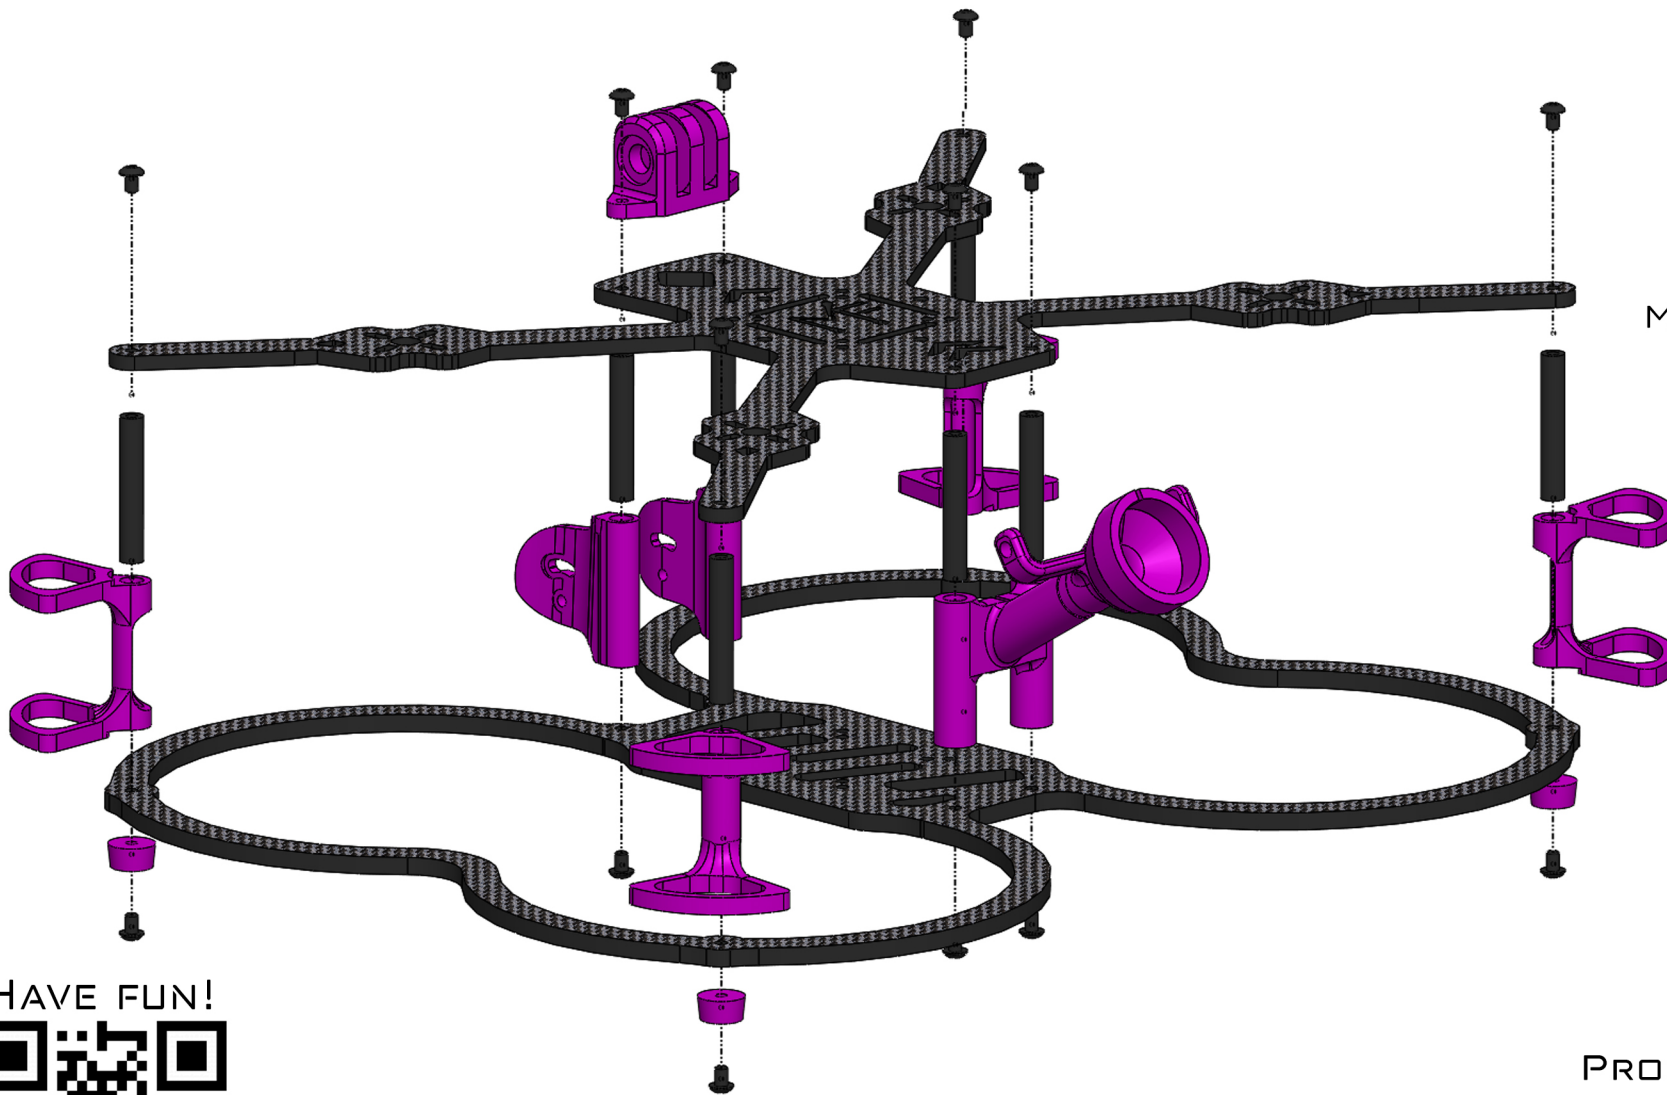

## VORTEX

### FRAME PARTS:

- MOUNT FPV CAM TPU x1
- TOP PLATE 2.5MM x1
- BOTTOM PLATE 3MM x1
- STANDOFF M2x25 x8
- SCREW ST M2x8 x16

HAVE FUN!

PROBLEM? CONTACT US NOW!

[WWW.MYFRAMEFPV.COM](http://WWW.MYFRAMEFPV.COM)